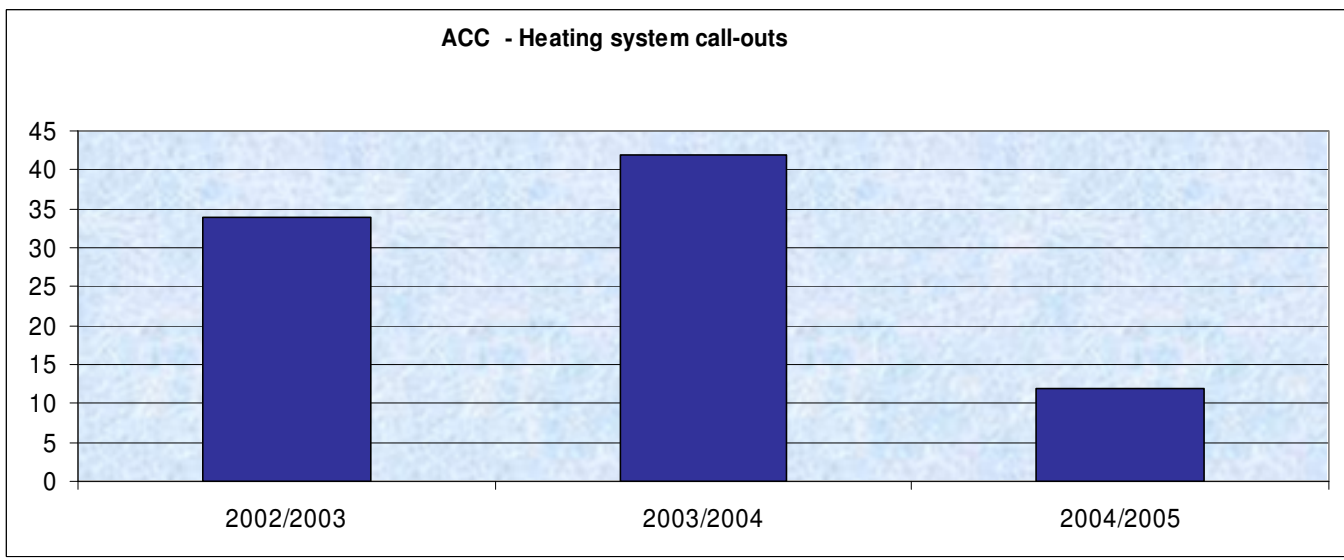

Aberdeen City Council, Sheltered housing. Maintenance call-outs to heating system by fault type.

Aberdeen City Council. Number of call-outs by heating season. EnwaMatic unit installed June 2004.

Energy Efficiency: Comparison of 5 properties with EnwaMatic water treatment against control group of 20 untreated. Figures were seasonally adjusted for temperature variation, and based on the results Aberdeen City Council invested across all their sites.