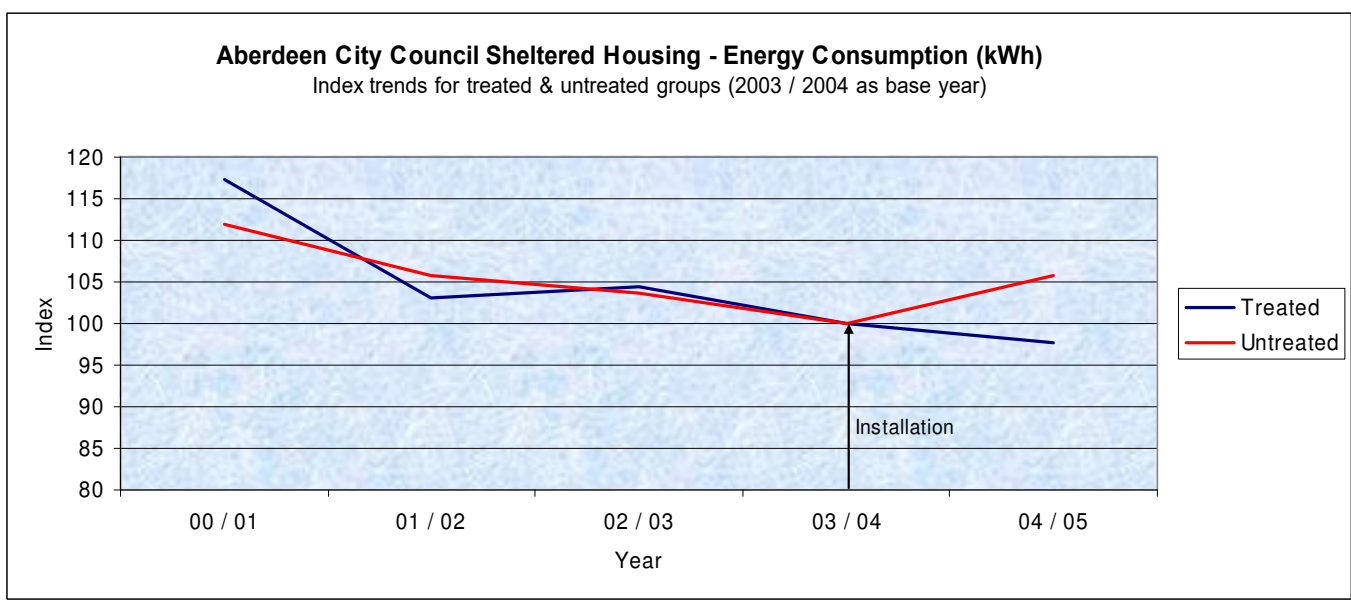

Aberdeen City Council, Sheltered housing. Maintenance call-outs to heating system by fault type.

Aberdeen City Council. Number of call-outs by heating season. EnwaMatic unit installed June 2004.

Energy Efficiency: Comparison of 5 properties with EnwaMatic water treatment against control group of 20 untreated. Figures were seasonally adjusted for temperature variation, and based on the results Aberdeen City Council invested across all their sites.